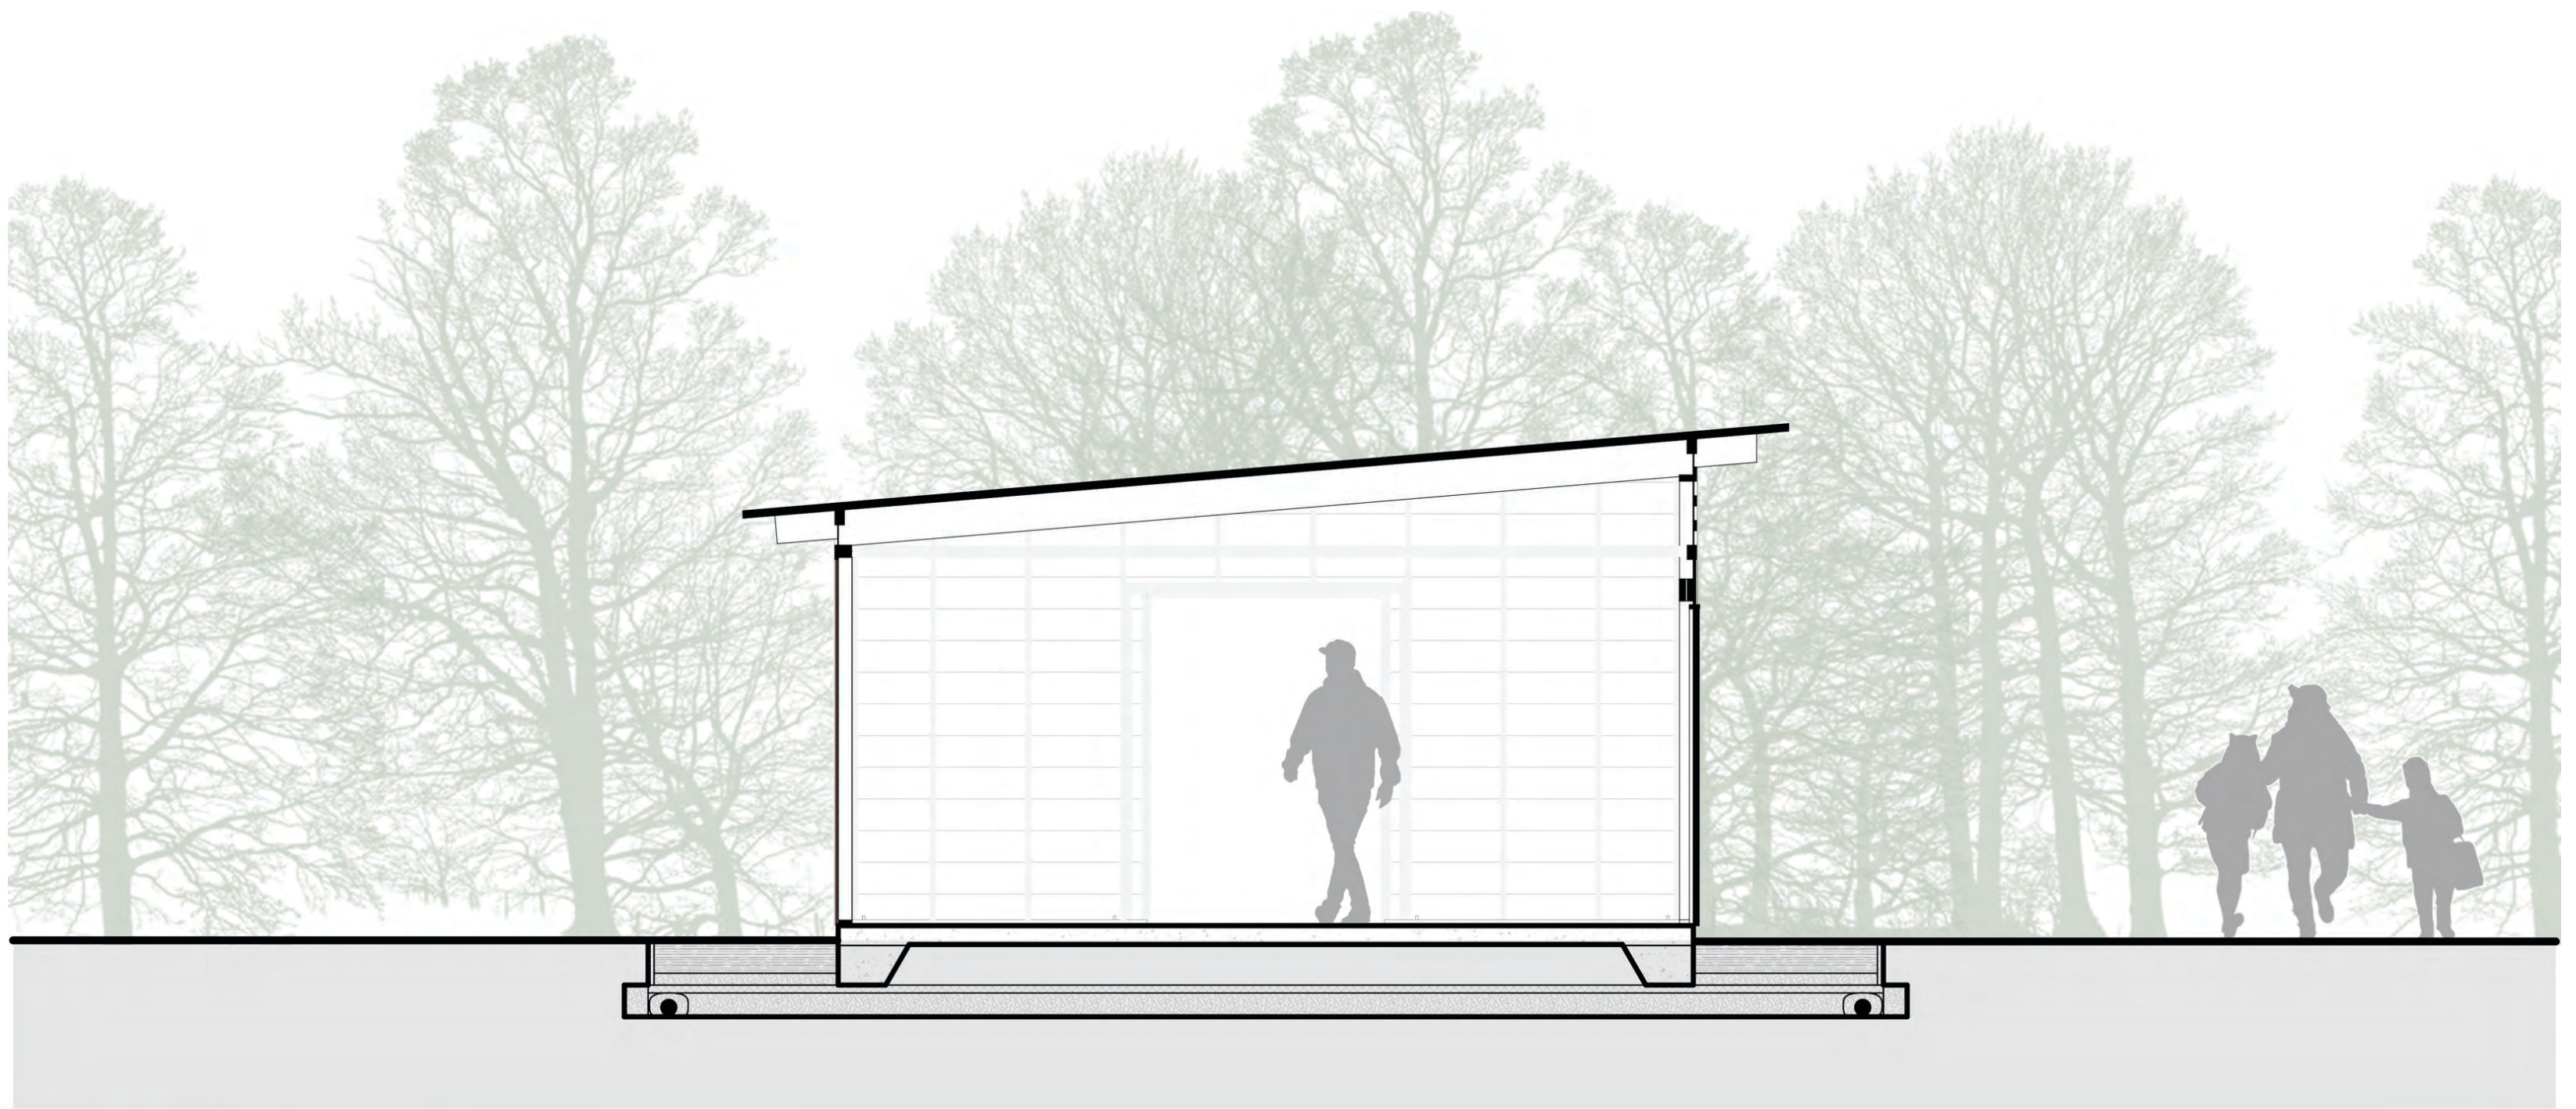

# Proposal for Sunderland Riverside Park

Kayak Kiosk / Soccer Shed / Bathroom Renovation

Public Meeting 03.29.2021

Naomi Darling  
Architecture

Naomi Darling  
Ray K. Mann

Perpspective View of all three structures

Overall Site Plan

Perspective View of Kayak Kiosk

Sectional Perspective of Kayak Kiosk

Elevations of Kayak Kiosk

Perspective View of Soccer Shed

Plan of Soccer Shed

Section of Soccer Shed

Elevations of Soccer Shed

Perspective View of Renovated Bathrooms

Plan of Renovated Bathrooms

Sections through Renovated Bathrooms

Elevations of Renovated Bathrooms

Thank you!

Questions???