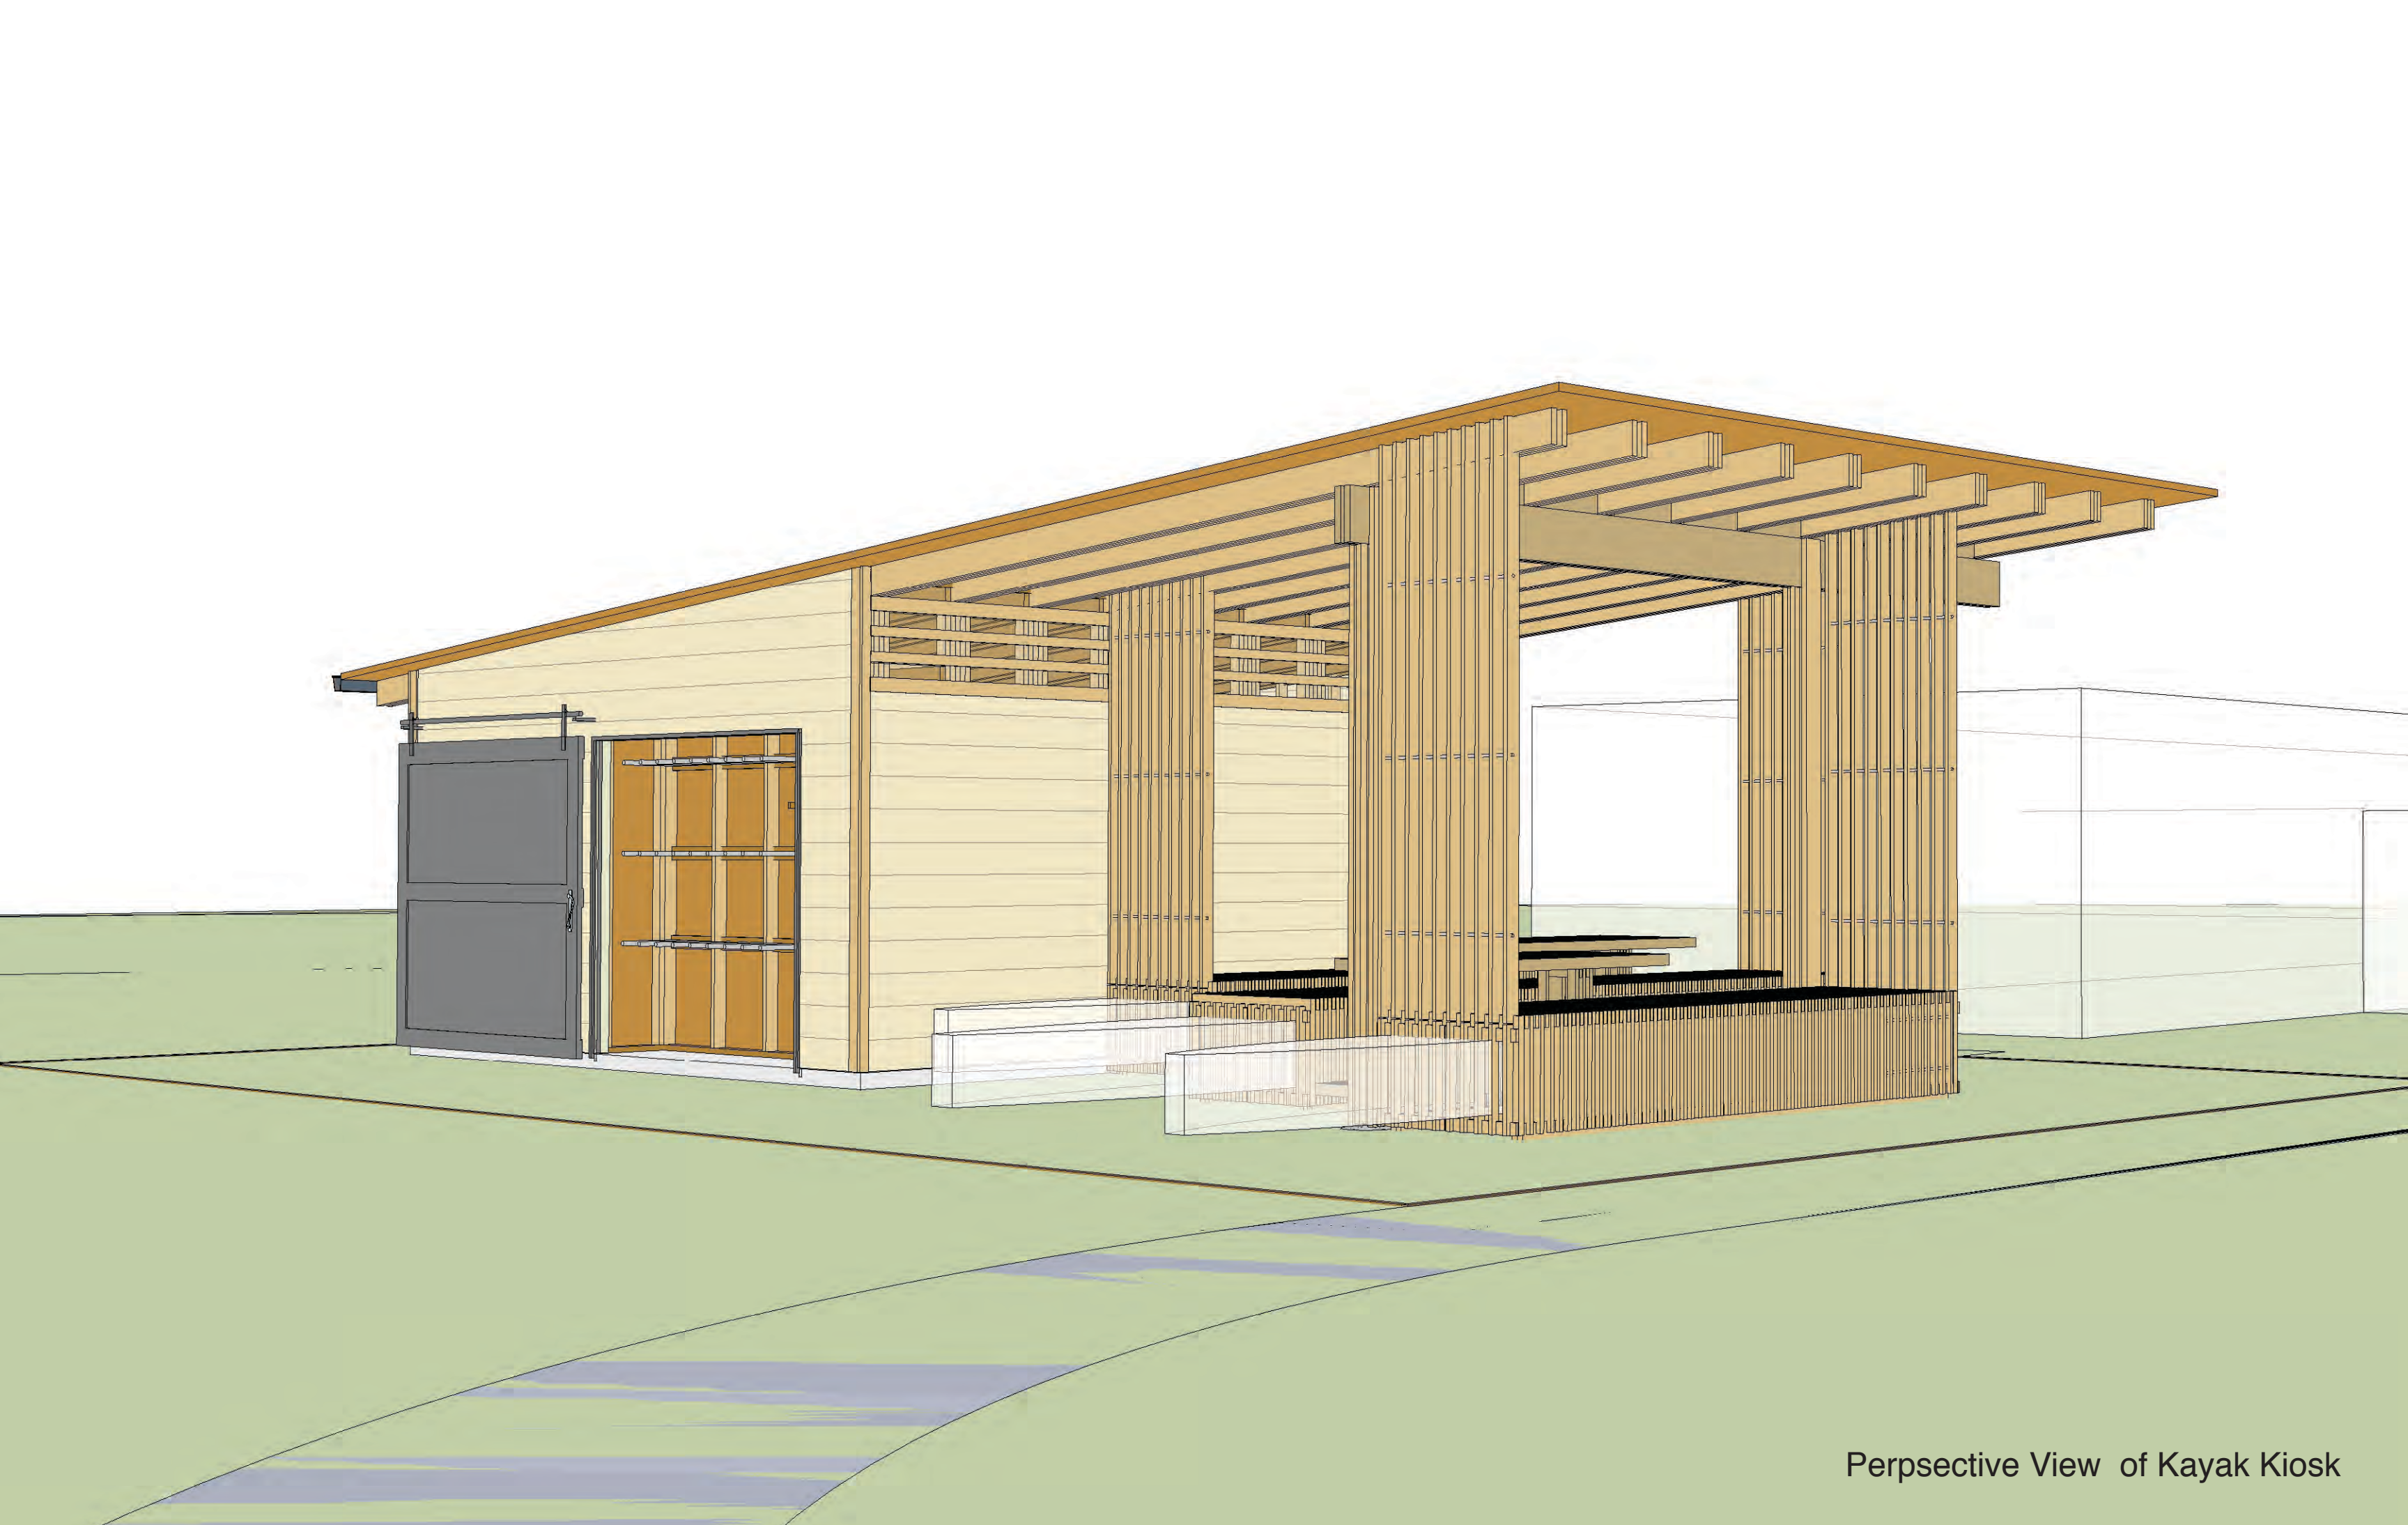

# Proposal for Sunderland Riverside Park

Kayak Kiosk / Soccer Shed / Bathroom Renovation

Public Meeting 03.29.2021

Naomi Darling  
Architecture

Naomi Darling  
Ray K. Mann

Perpspective View of all three structures

Overall Site Plan

Perspective View of Kayak Kiosk

Sectional Perspective of Kayak Kiosk

Elevations of Kayak Kiosk

Perspective View of Soccer Shed

Plan of Soccer Shed

Section of Soccer Shed

Elevations of Soccer Shed

Perspective View of Renovated Bathrooms

Plan of Renovated Bathrooms

Sections through Renovated Bathrooms

Elevations of Renovated Bathrooms

Thank you!

Questions???