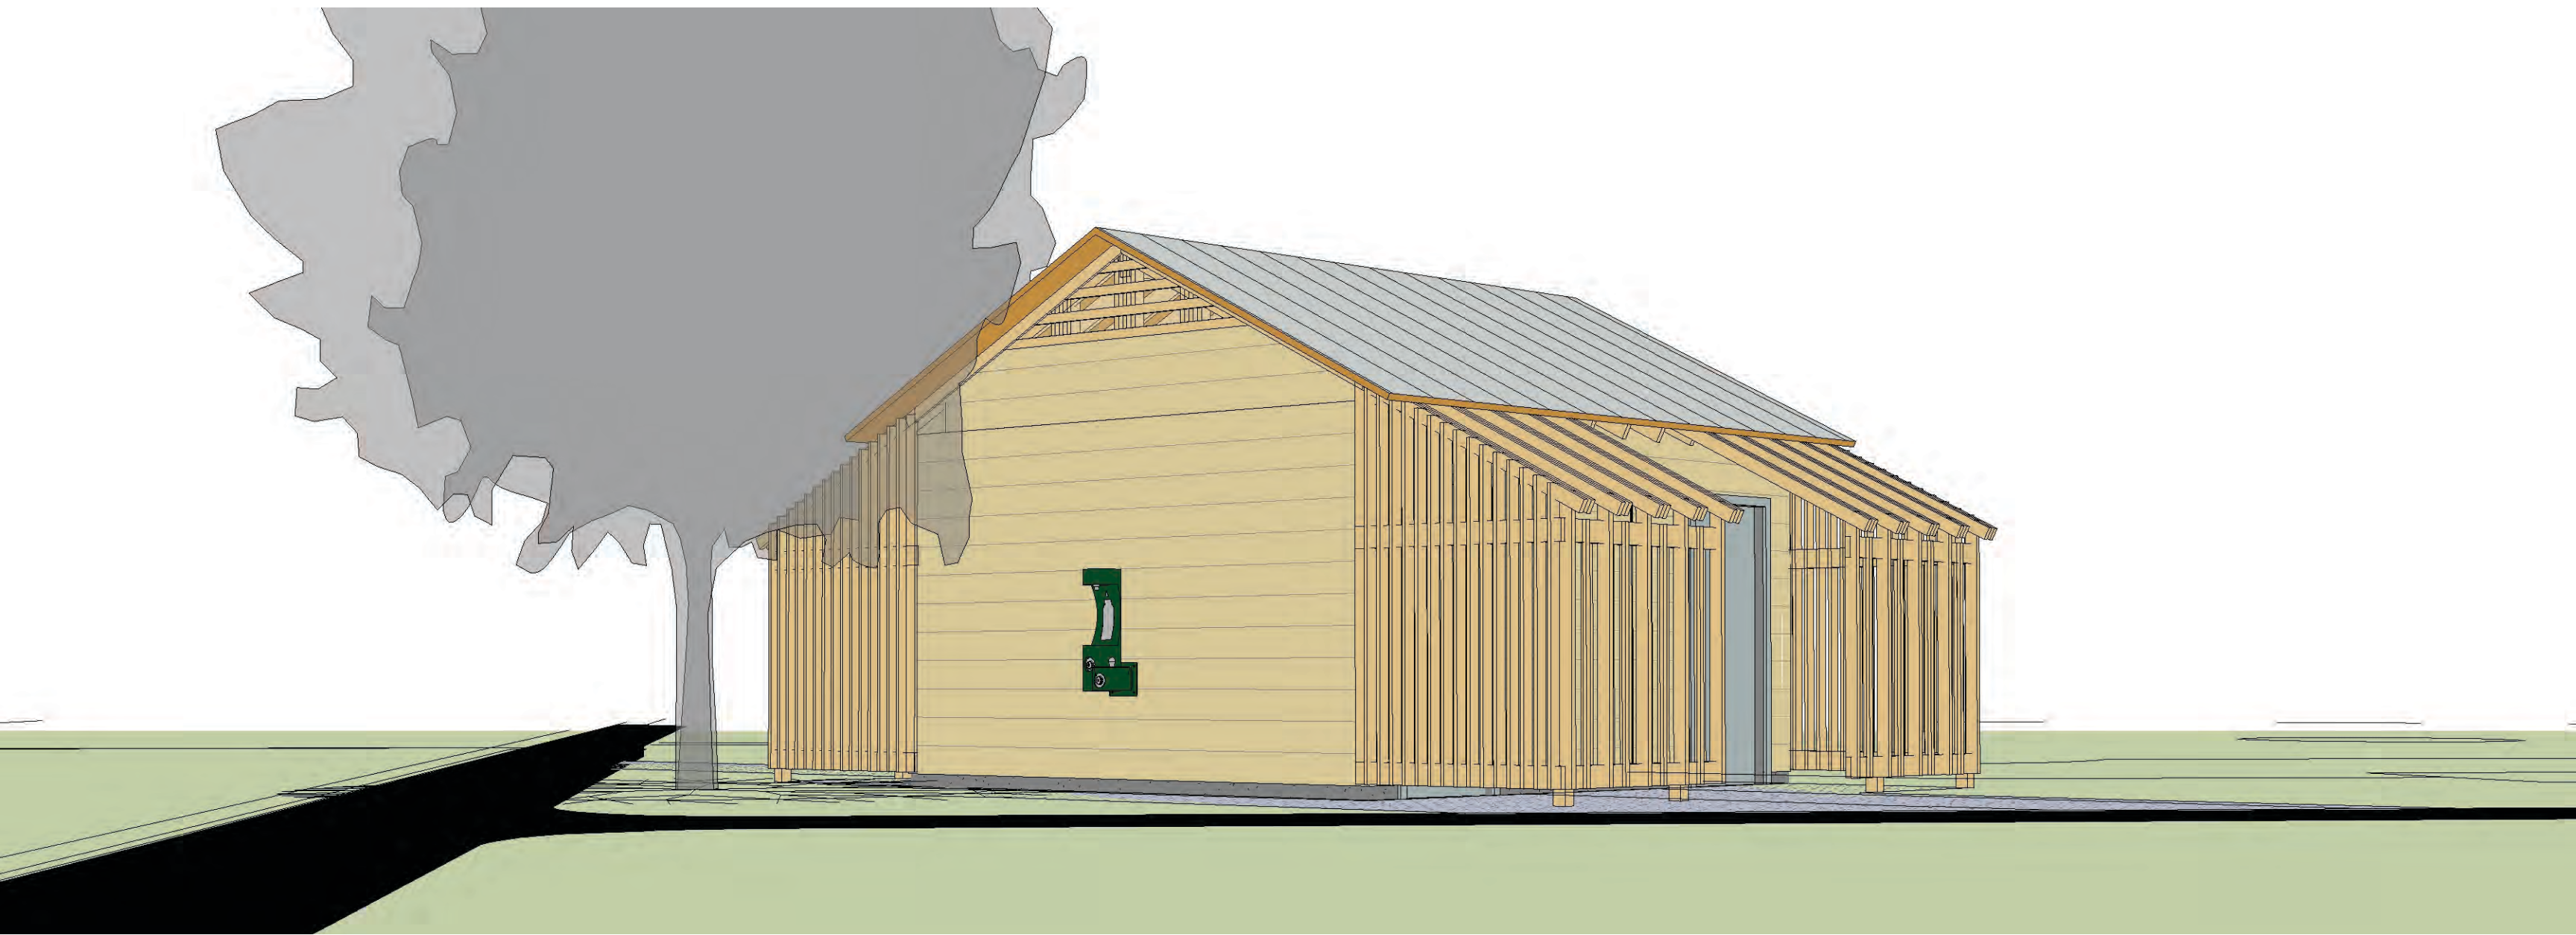

# Proposal for Sunderland Riverside Park

Kayak Kiosk / Soccer Shed / Bathroom Renovation

Public Meeting 03.29.2021

Naomi Darling  
Architecture

Naomi Darling  
Ray K. Mann

Perpspective View of all three structures

Overall Site Plan

Perspective View of Kayak Kiosk

Sectional Perspective of Kayak Kiosk

Elevations of Kayak Kiosk

Perspective View of Soccer Shed

Plan of Soccer Shed

Section of Soccer Shed

Elevations of Soccer Shed

Perspective View of Renovated Bathrooms

Plan of Renovated Bathrooms

Sections through Renovated Bathrooms

Elevations of Renovated Bathrooms

Thank you!

Questions???