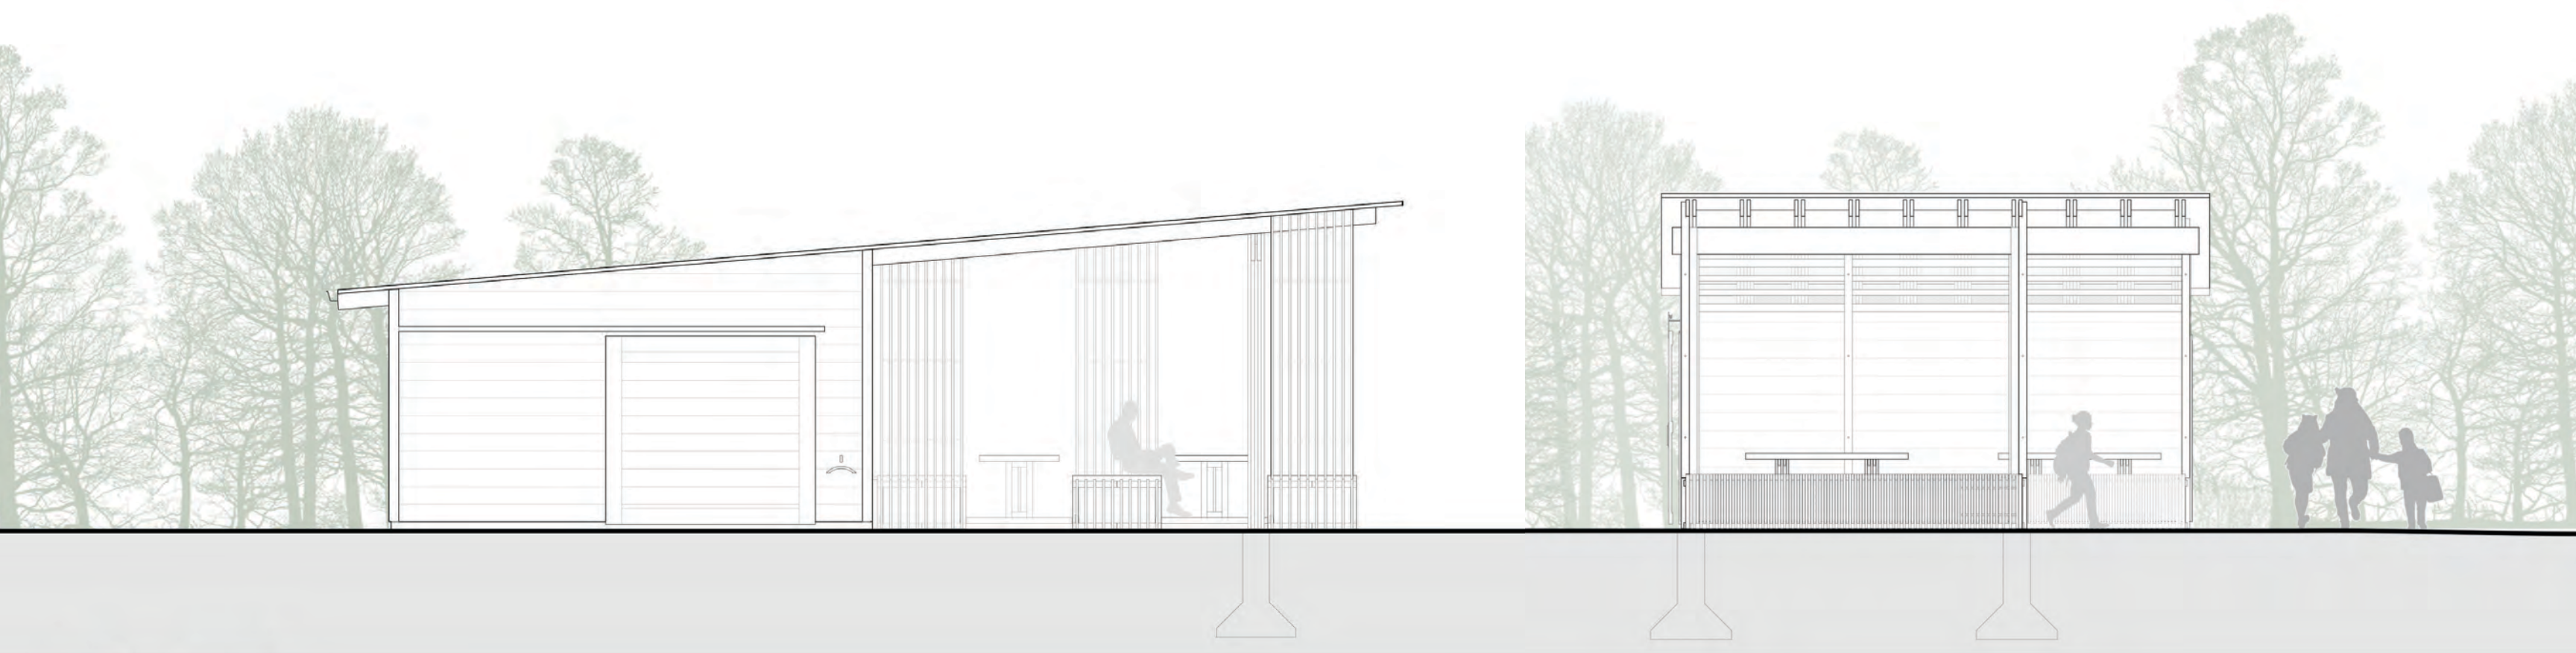

# Proposal for Sunderland Riverside Park

Kayak Kiosk / Soccer Shed / Bathroom Renovation

Public Meeting 03.29.2021

Naomi Darling  
Architecture

Naomi Darling  
Ray K. Mann

Perpspective View of all three structures

Overall Site Plan

Perspective View of Kayak Kiosk

Sectional Perspective of Kayak Kiosk

Elevations of Kayak Kiosk

Perspective View of Soccer Shed

Plan of Soccer Shed

Section of Soccer Shed

Elevations of Soccer Shed

Perspective View of Renovated Bathrooms

Plan of Renovated Bathrooms

Sections through Renovated Bathrooms

Elevations of Renovated Bathrooms

Thank you!

Questions???