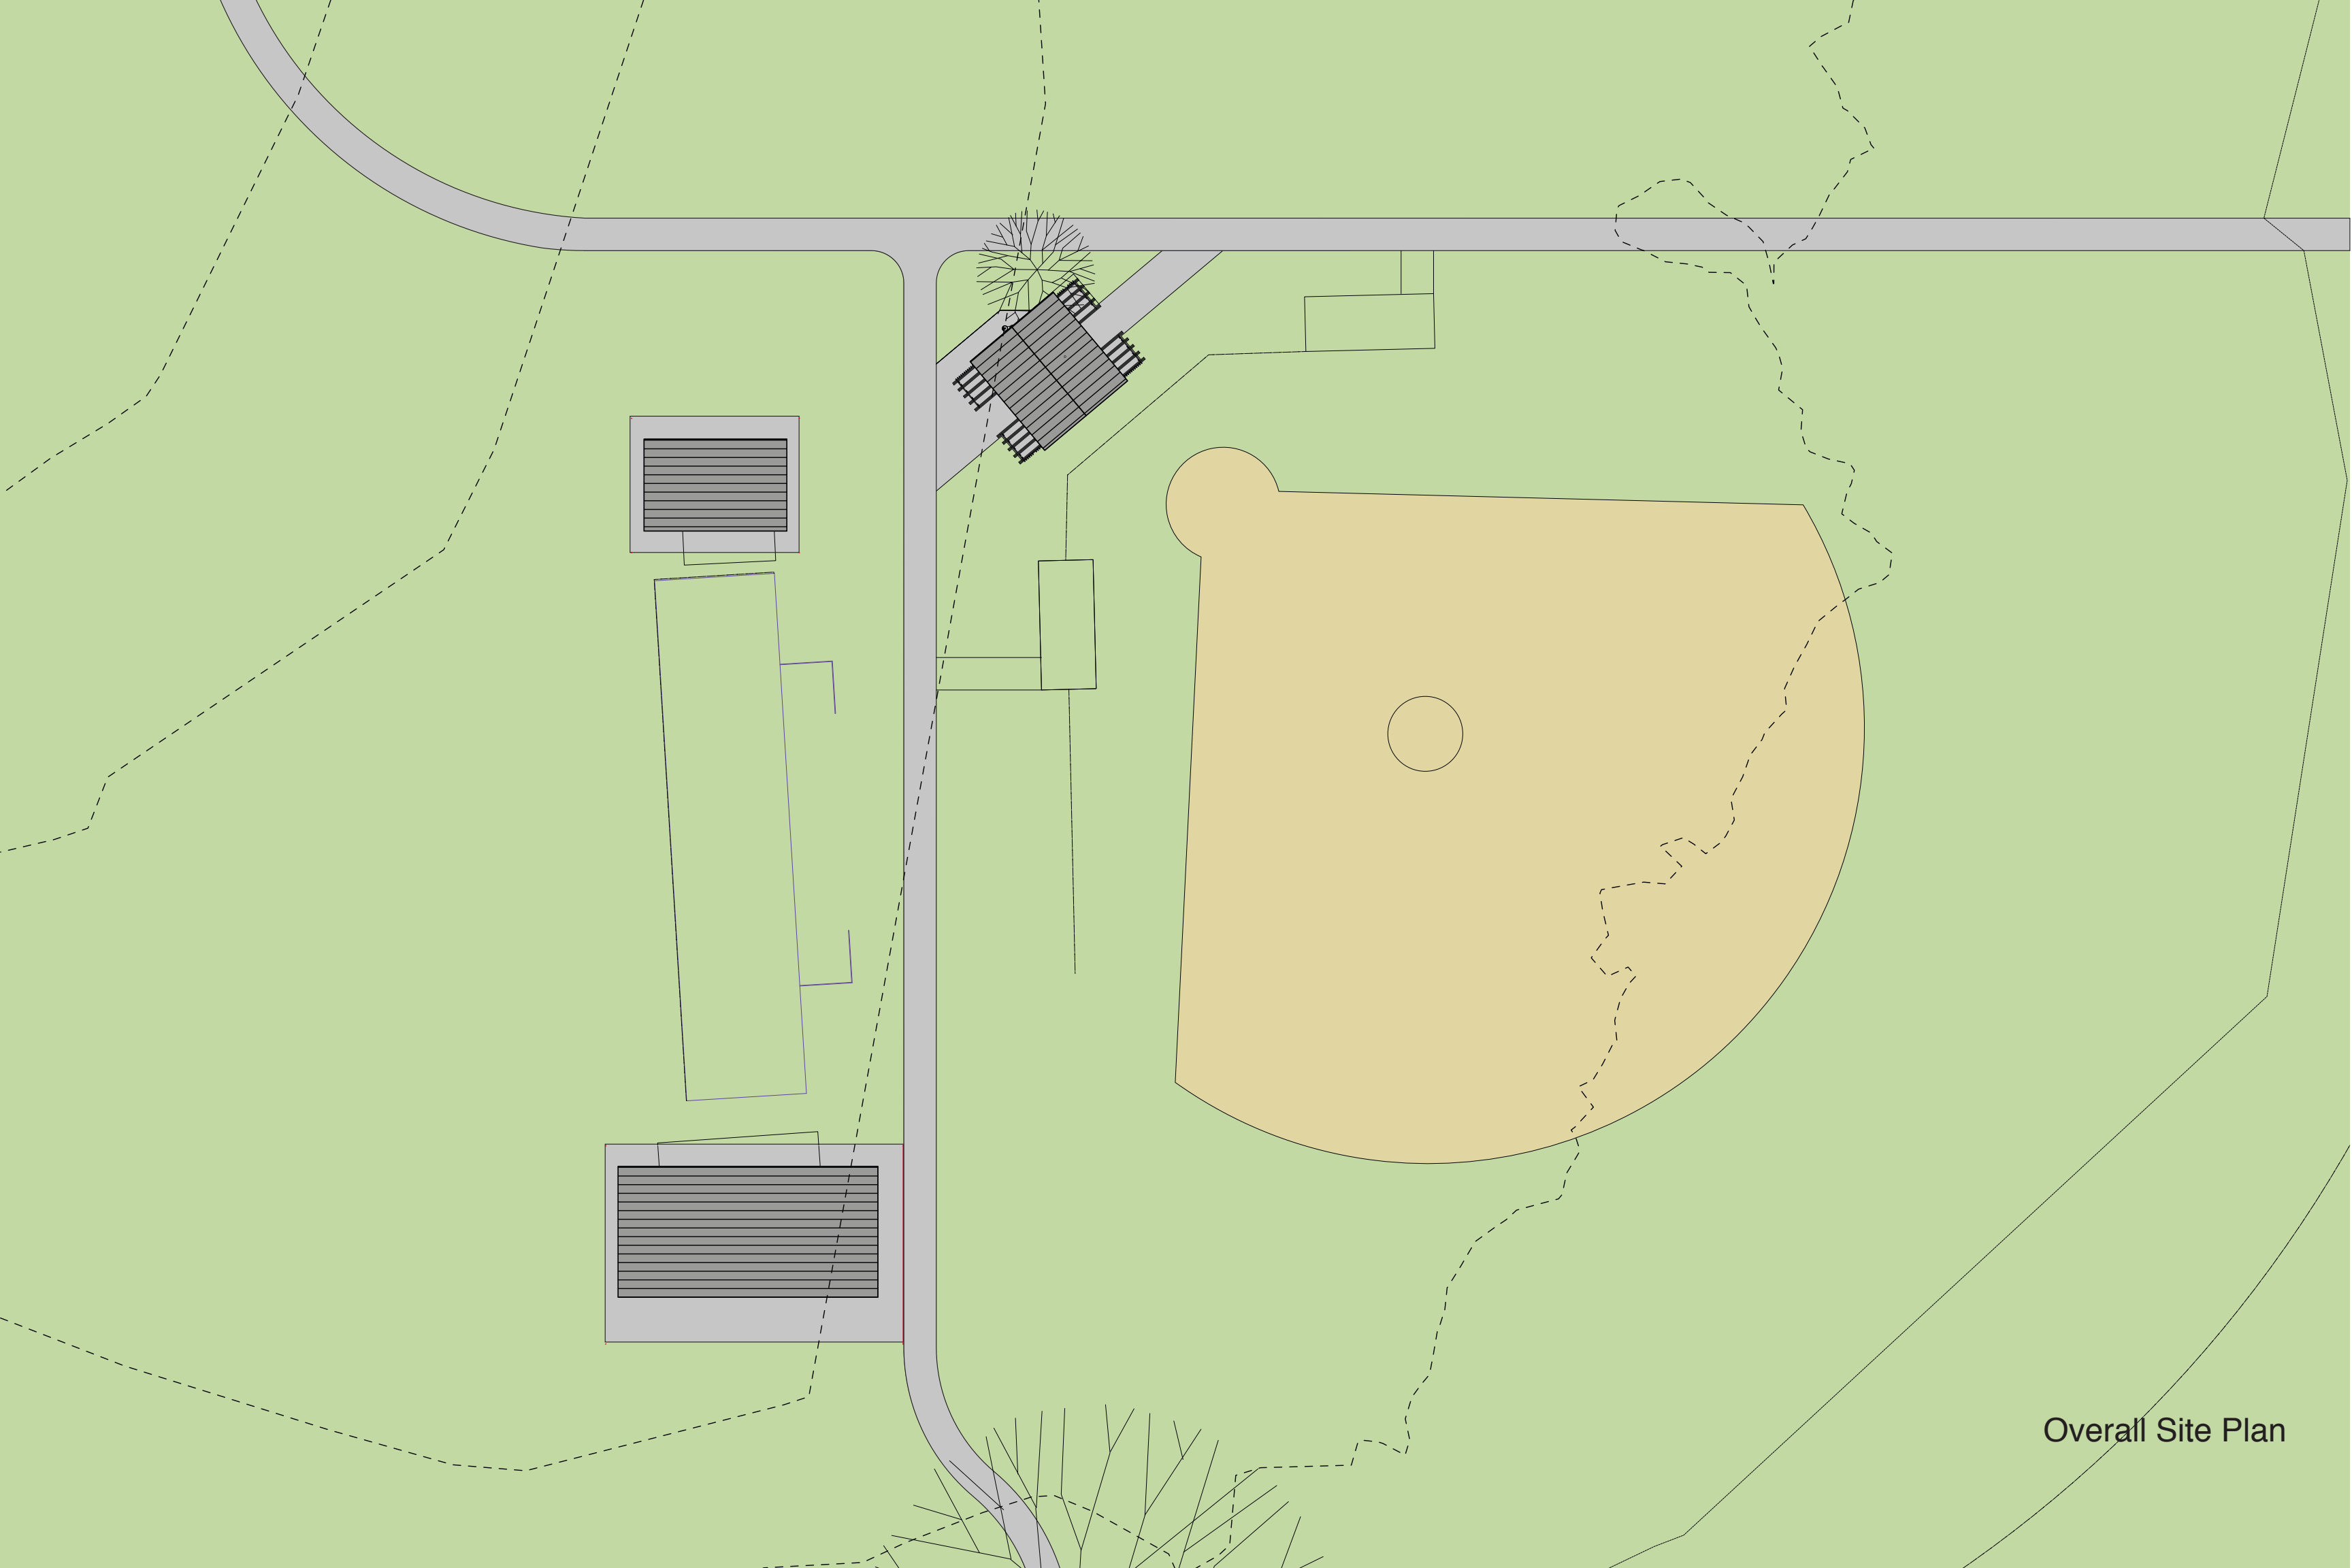

# Proposal for Sunderland Riverside Park

Kayak Kiosk / Soccer Shed / Bathroom Renovation

Public Meeting 03.29.2021

Naomi Darling  
Architecture

Naomi Darling  
Ray K. Mann

Perpspective View of all three structures

Overall Site Plan

Perspective View of Kayak Kiosk

Sectional Perspective of Kayak Kiosk

Elevations of Kayak Kiosk

Perspective View of Soccer Shed

Plan of Soccer Shed

Section of Soccer Shed

Elevations of Soccer Shed