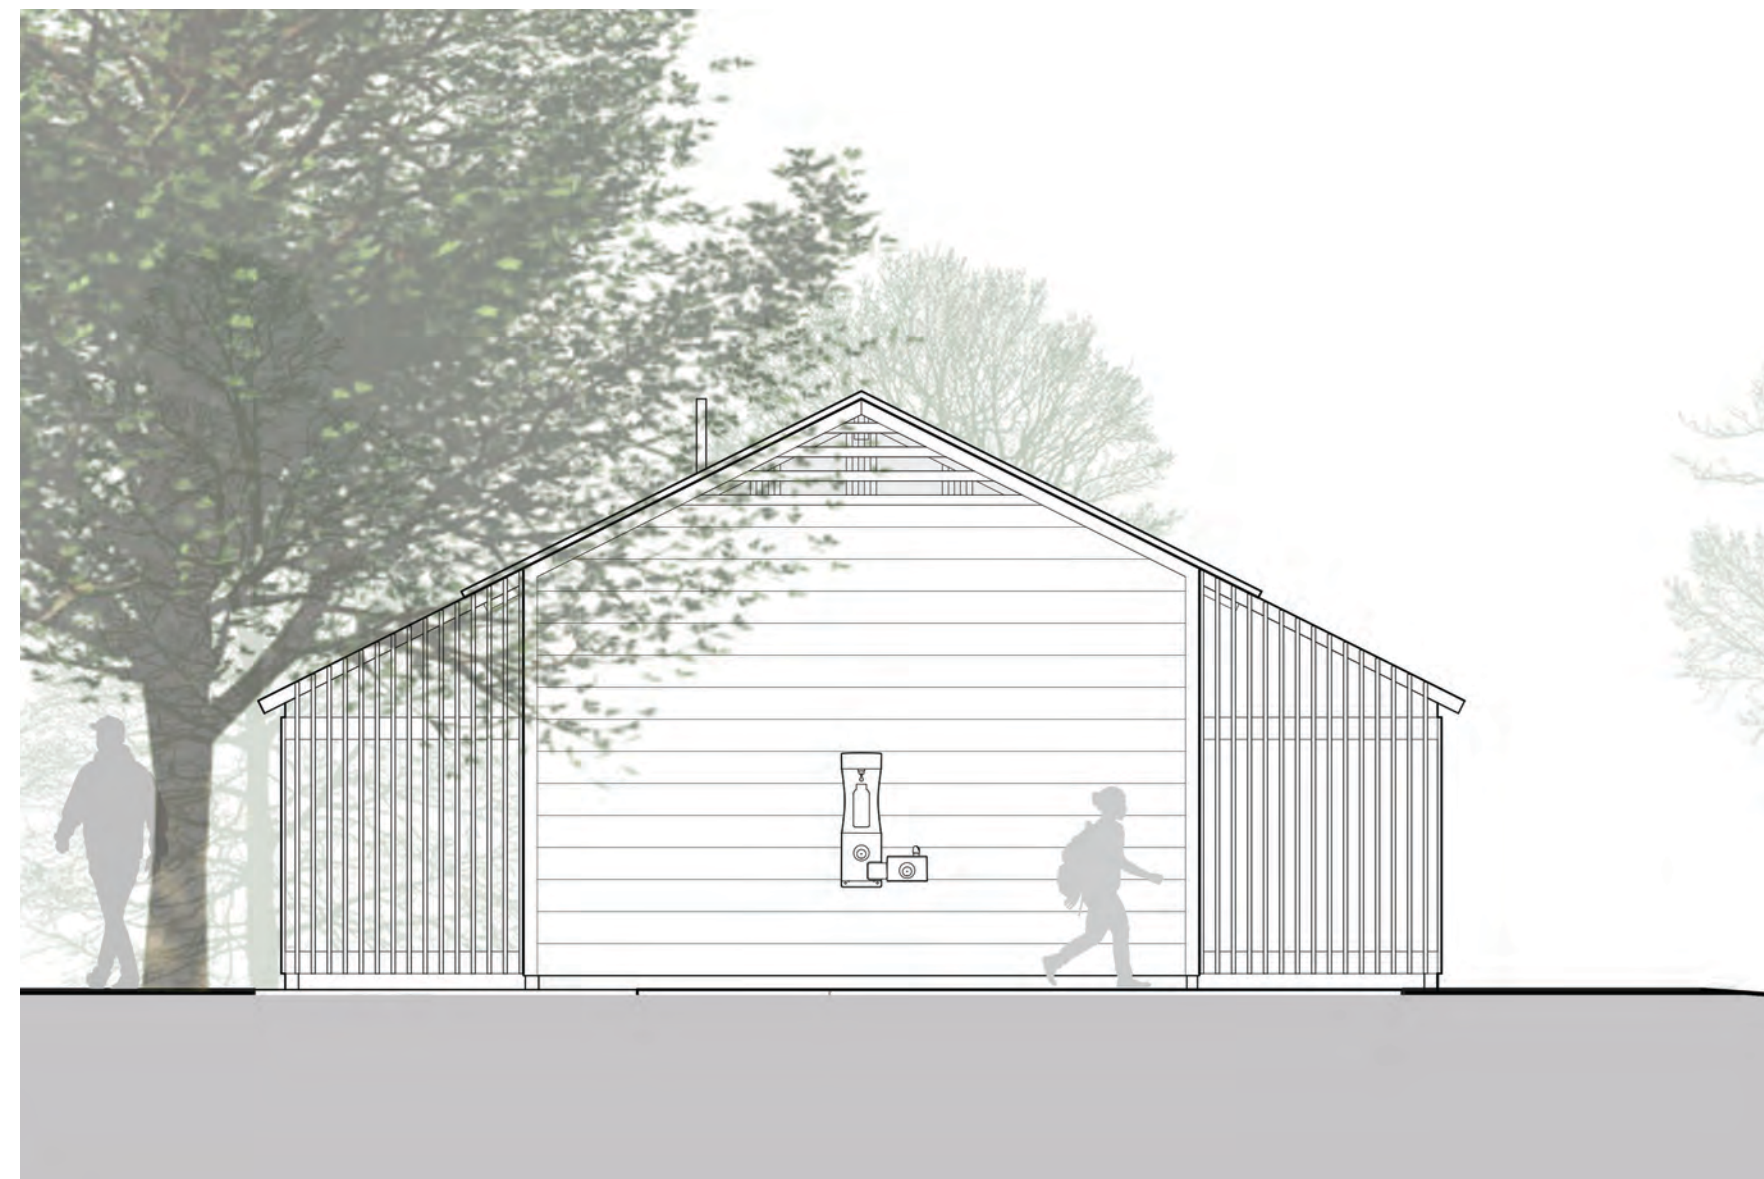

# Proposal for Sunderland Riverside Park

Kayak Kiosk / Soccer Shed / Bathroom Renovation

Public Meeting 03.29.2021

Naomi Darling  
Architecture

Naomi Darling  
Ray K. Mann

Perpspective View of all three structures

Overall Site Plan

Perspective View of Kayak Kiosk

Sectional Perspective of Kayak Kiosk

Elevations of Kayak Kiosk

Perspective View of Soccer Shed

Plan of Soccer Shed

Section of Soccer Shed

Elevations of Soccer Shed

Perspective View of Renovated Bathrooms

Plan of Renovated Bathrooms

Sections through Renovated Bathrooms

Elevations of Renovated Bathrooms

Thank you!

Questions???