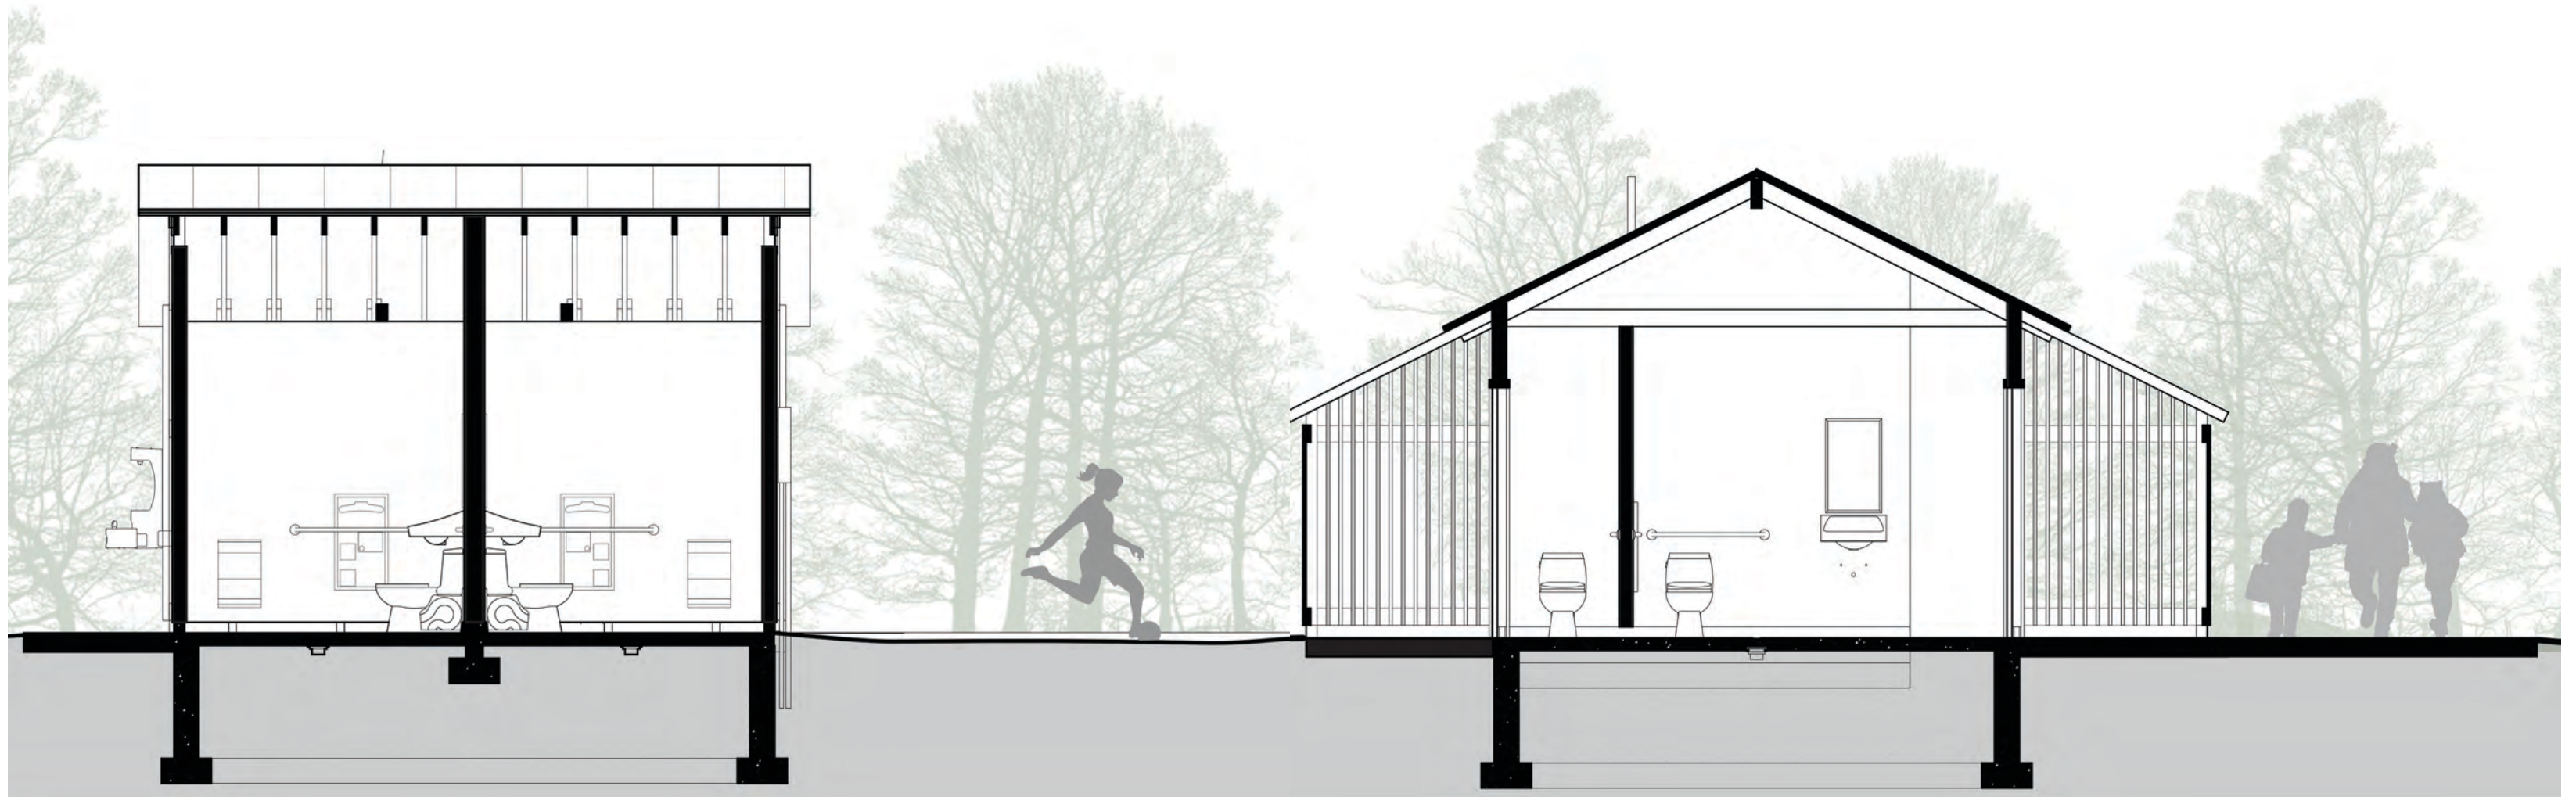

# Proposal for Sunderland Riverside Park

Kayak Kiosk / Soccer Shed / Bathroom Renovation

Public Meeting 03.29.2021

Naomi Darling  
Architecture

Naomi Darling  
Ray K. Mann

Perpspective View of all three structures

Overall Site Plan

Perspective View of Kayak Kiosk

Sectional Perspective of Kayak Kiosk

Elevations of Kayak Kiosk

Perspective View of Soccer Shed

Plan of Soccer Shed

Section of Soccer Shed

Elevations of Soccer Shed

Perspective View of Renovated Bathrooms

Plan of Renovated Bathrooms

Sections through Renovated Bathrooms

Elevations of Renovated Bathrooms

Thank you!

Questions???