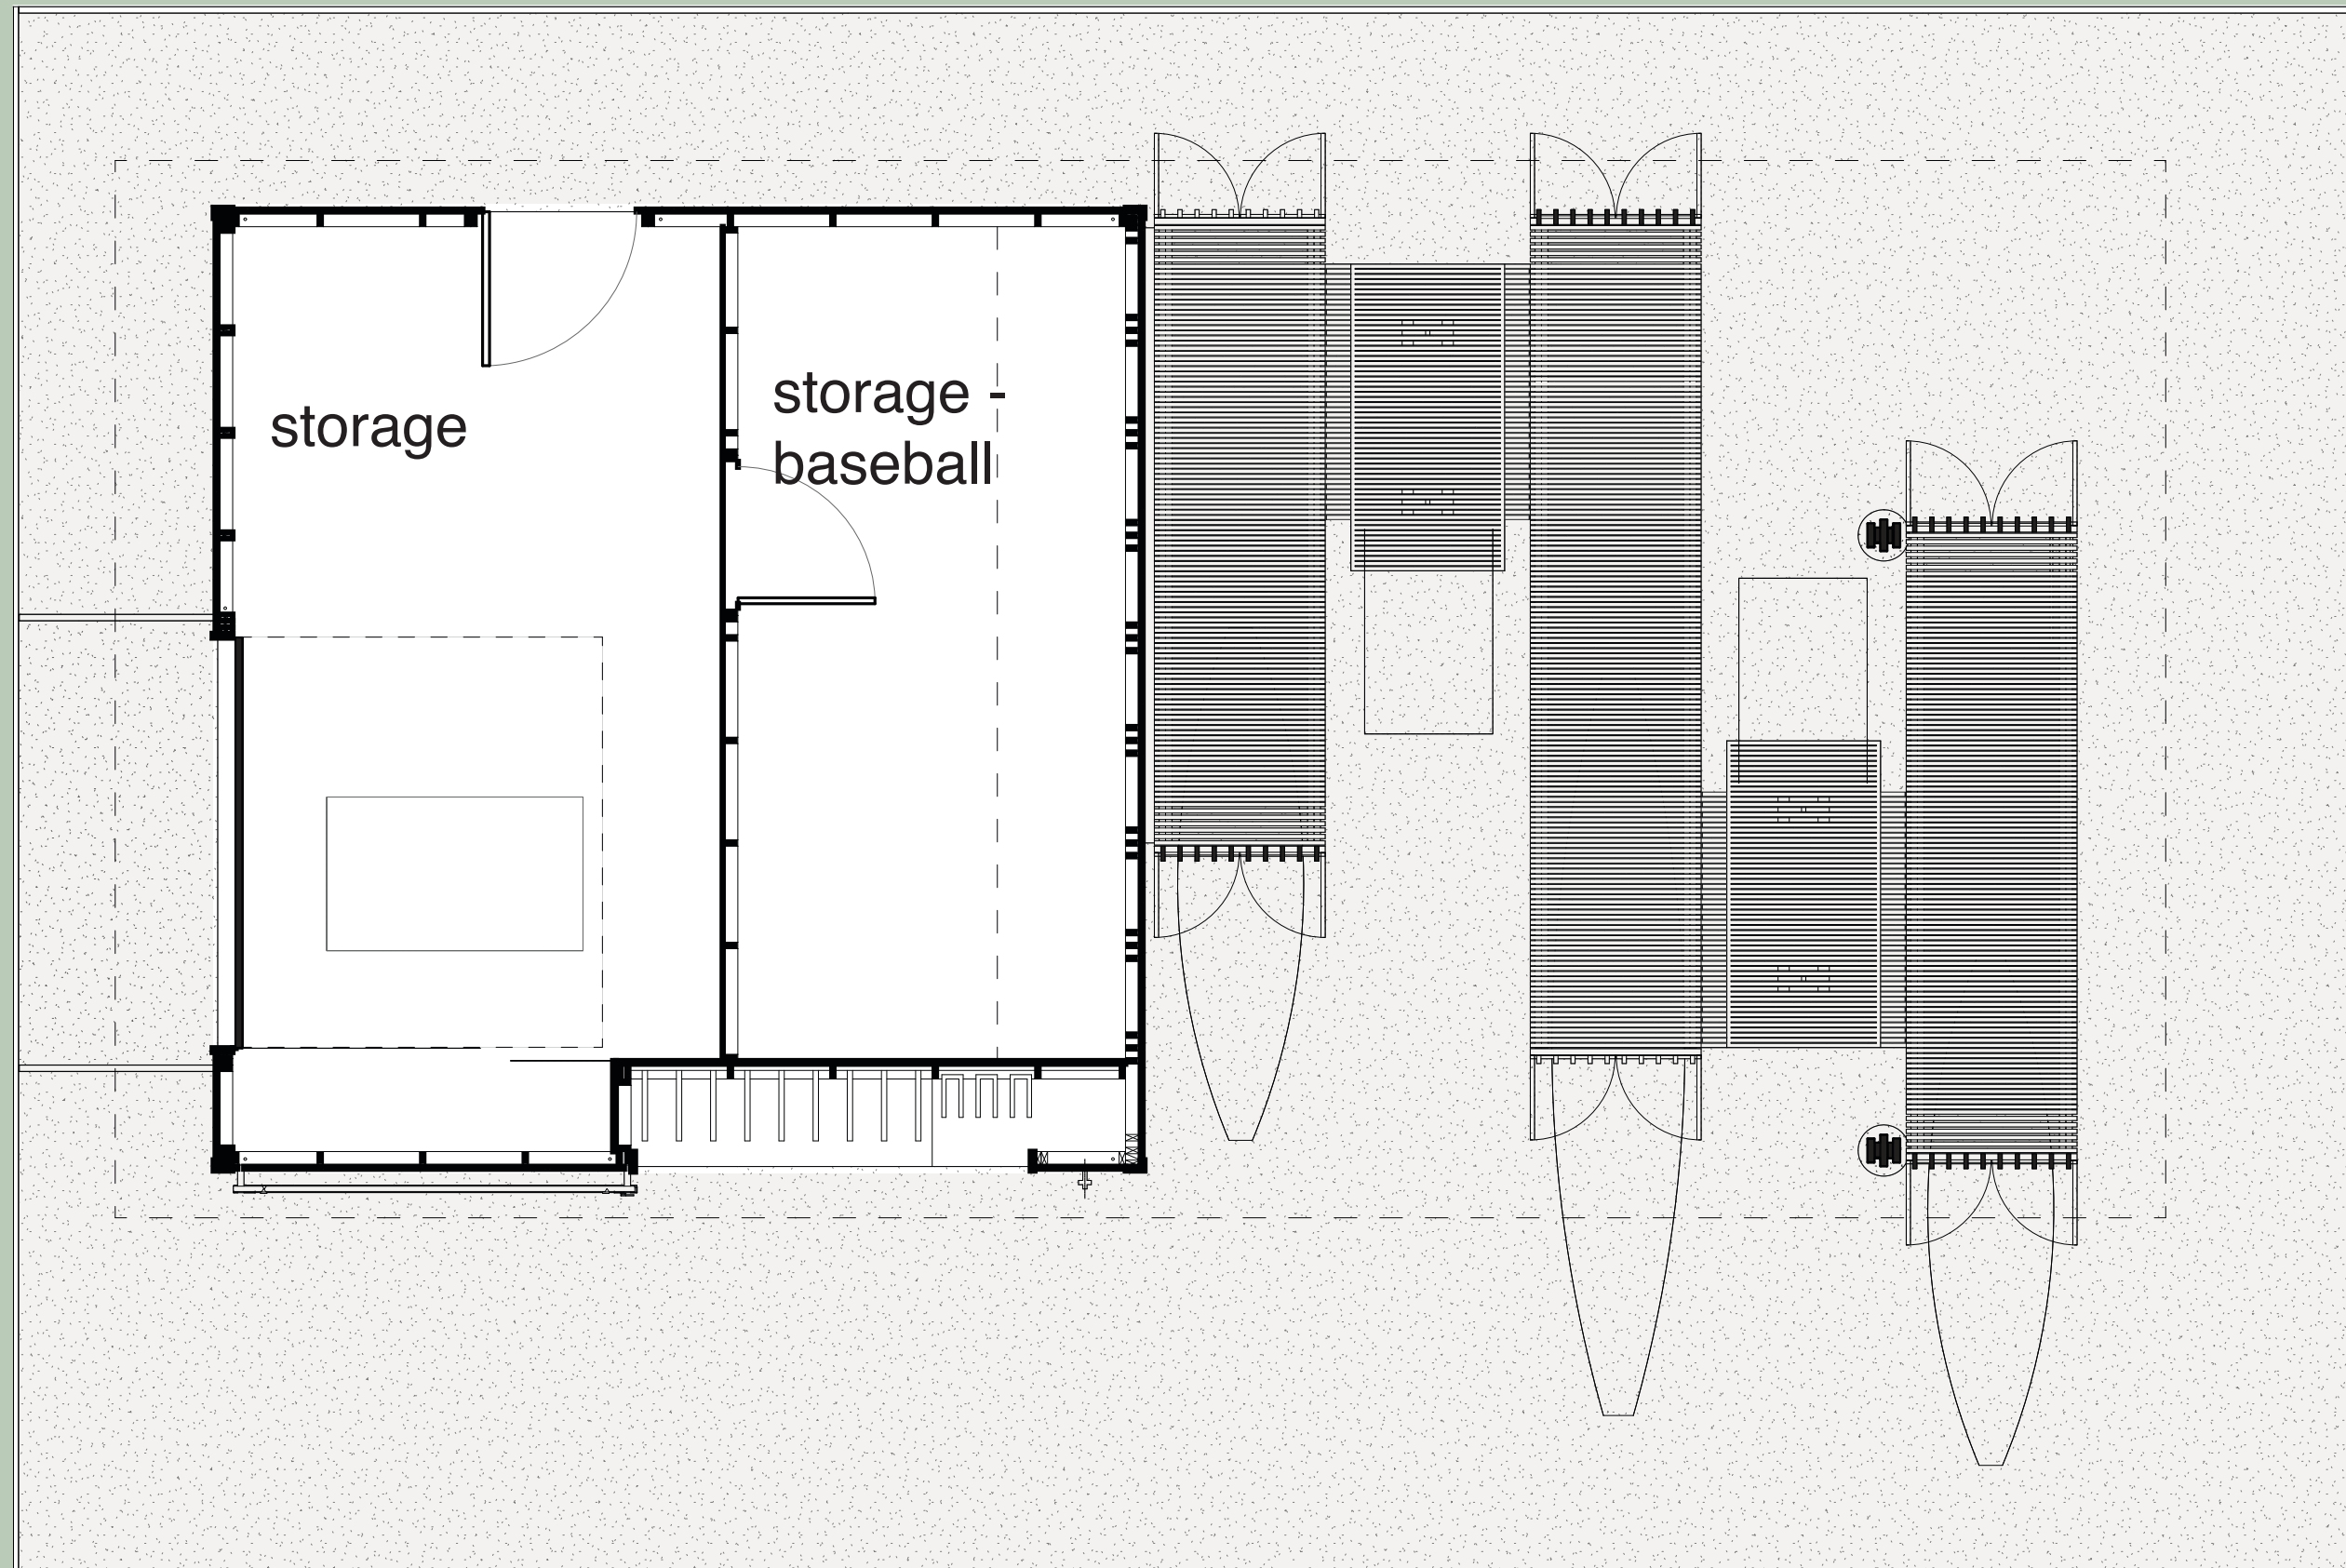

# Proposal for Sunderland Riverside Park

Kayak Kiosk / Soccer Shed / Bathroom Renovation

Public Meeting 03.29.2021

Naomi Darling  
Architecture

Naomi Darling  
Ray K. Mann

Perpspective View of all three structures

Overall Site Plan

Perspective View of Kayak Kiosk

Sectional Perspective of Kayak Kiosk

Elevations of Kayak Kiosk

Perspective View of Soccer Shed

Plan of Soccer Shed

Section of Soccer Shed

Elevations of Soccer Shed

Perspective View of Renovated Bathrooms

Plan of Renovated Bathrooms

Sections through Renovated Bathrooms

Elevations of Renovated Bathrooms

Thank you!

Questions???