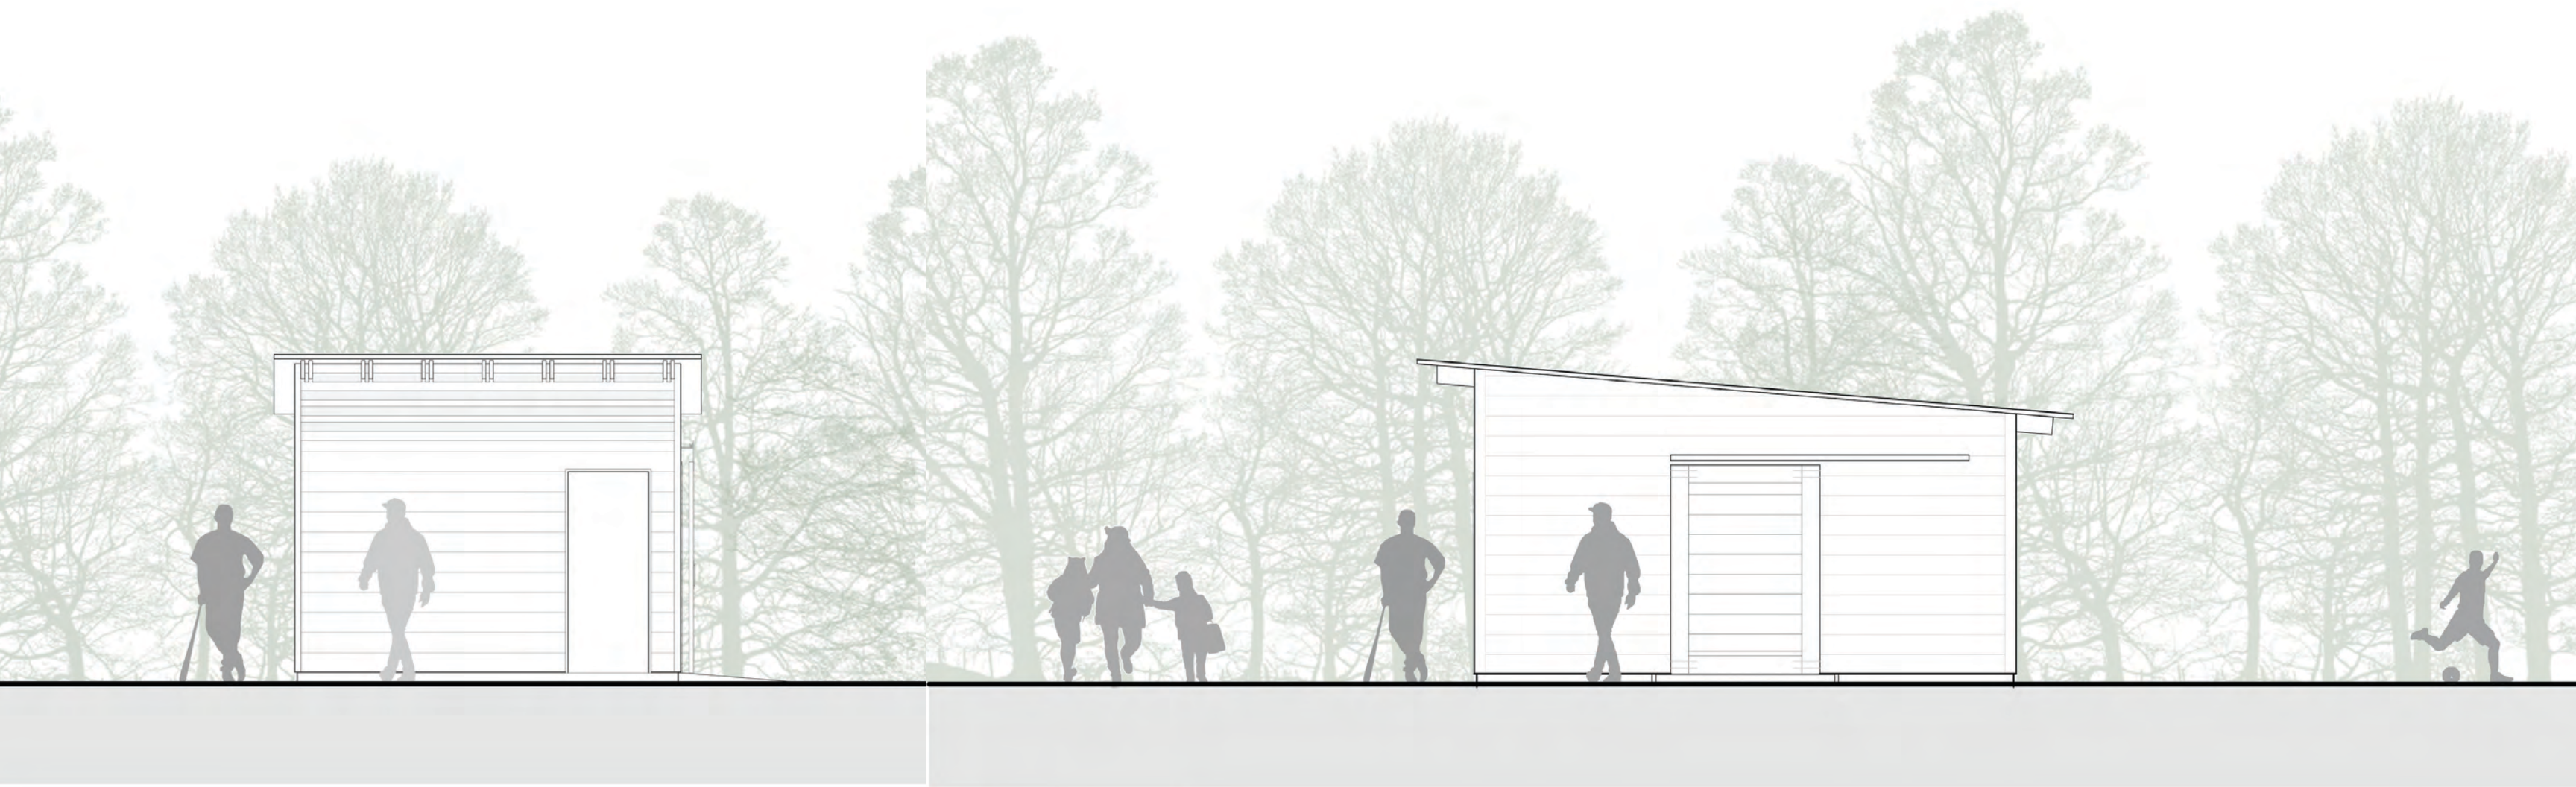

# Proposal for Sunderland Riverside Park

Kayak Kiosk / Soccer Shed / Bathroom Renovation

Public Meeting 03.29.2021

Naomi Darling  
Architecture

Naomi Darling  
Ray K. Mann

Perpspective View of all three structures

Overall Site Plan

Perspective View of Kayak Kiosk

Sectional Perspective of Kayak Kiosk

Elevations of Kayak Kiosk

Perspective View of Soccer Shed

Plan of Soccer Shed

Section of Soccer Shed

Elevations of Soccer Shed

Perspective View of Renovated Bathrooms

Plan of Renovated Bathrooms

Sections through Renovated Bathrooms

Elevations of Renovated Bathrooms

Thank you!

Questions???